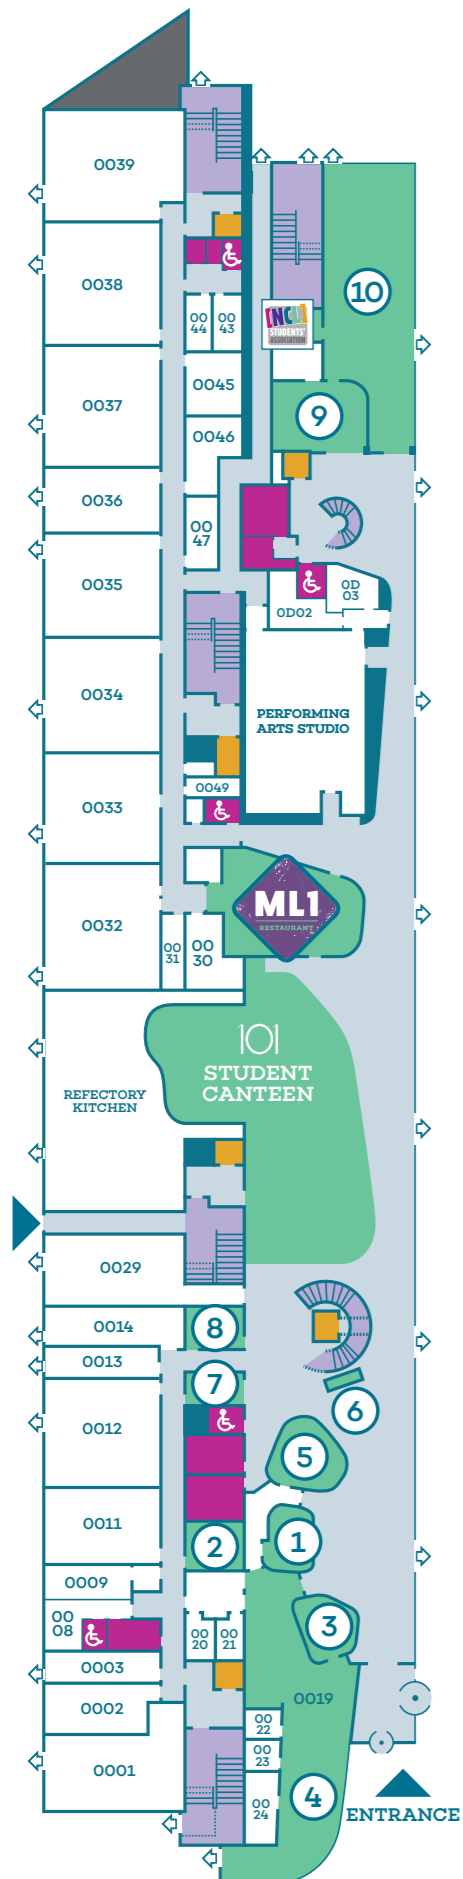

TEACHING BUILDING

GROUND FLOOR

FIRST FLOOR

SECOND FLOOR

THIRD FLOOR

FOURTH FLOOR

KEY

- Toilets
- Lift
- Staircase
- Emergency Exit
- Students' Association
- Student Canteen
- ML1 Restaurant
- 1** Main Reception
- 2** Student Funding Applications
- 3** Student Funding & Admissions
- 4** Learner Services & Learner Engagement
- 5** Student Advisors
- 6** Students' Association Desk
- 7** Cash Office
- 8** Hair & Beauty Reception
- 9** Shop & Cash Machine
- 10** The Social
- 11** Extended Learner Support
- 12** Internet Café
- 13** Library & Learning Centre
- 14** MIS
- 15** ICT Support Services
- 16** Finance Office
- 17** Learner Resource Centre
- 18** Silent Study Area
- 19** Gym
- 20** Ablution Room

ENGINEERING & AUTOMOTIVE BUILDING

GROUND FLOOR

- ALSO INCLUDES**
- HGV Training Centre
 - Classrooms H102 & H104

FIRST FLOOR

KEY

Toilets	Emergency Exit
Lift	Student Canteen

How to Find us

Campus Facilities

Our Motherwell Campus has a great range of useful facilities on offer, including:

- Breeze Salon**Ground Floor
- MLOne Training Restaurant**Ground Floor
- HGV Centre**Ground Floor
- Performance Studios**Ground Floor
- Library & Resource Centres**2nd & 3rd Floors
- The Social**Ground Floor
- Student Accommodation** Opposite Car Parking