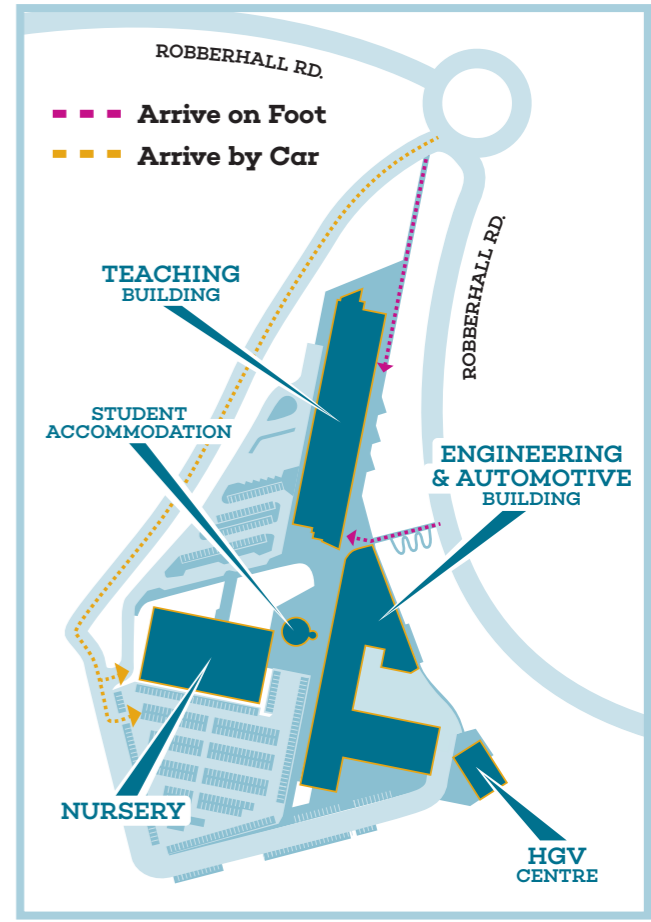

TEACHING BUILDING

GROUND FLOOR

FIRST FLOOR

SECOND FLOOR

THIRD FLOOR

FOURTH FLOOR

KEY

- Toilets
- Lift
- Staircase
- Emergency Exit
- Students' Association
- Student Canteen
- ML1 Restaurant
- 1** Main Reception
- 2** Student Funding Applications
- 3** Student Funding & Admissions
- 4** Learner Services & Learner Engagement
- 5** Student Advisors
- 6** Students' Association Desk
- 7** Cash Office
- 8** Hair & Beauty Reception
- 9** Shop & Cash Machine
- 10** The Social
- 11** Extended Learner Support
- 12** Internet Café
- 13** Library & Learning Centre
- 14** MIS
- 15** ICT Support Services
- 16** Finance Office
- 17** Learner Resource Centre
- 18** Silent Study Area
- 19** Gym
- 20** Ablution Room

ENGINEERING & AUTOMOTIVE BUILDING

GROUND FLOOR

- ALSO INCLUDES**
- HGV Training Centre
 - Classrooms H102 & H104

FIRST FLOOR

KEY

Toilets	Emergency Exit
Lift	Student Canteen

How to Find us

Campus Facilities

Our Motherwell Campus has a great range of useful facilities on offer, including:

- Breeze Salon**Ground Floor
- MLOne Training Restaurant**Ground Floor
- HGV Centre**Ground Floor
- Performance Studios**Ground Floor
- Library & Resource Centres**2nd & 3rd Floors
- The Social**Ground Floor
- Student Accommodation** Opposite Car Parking