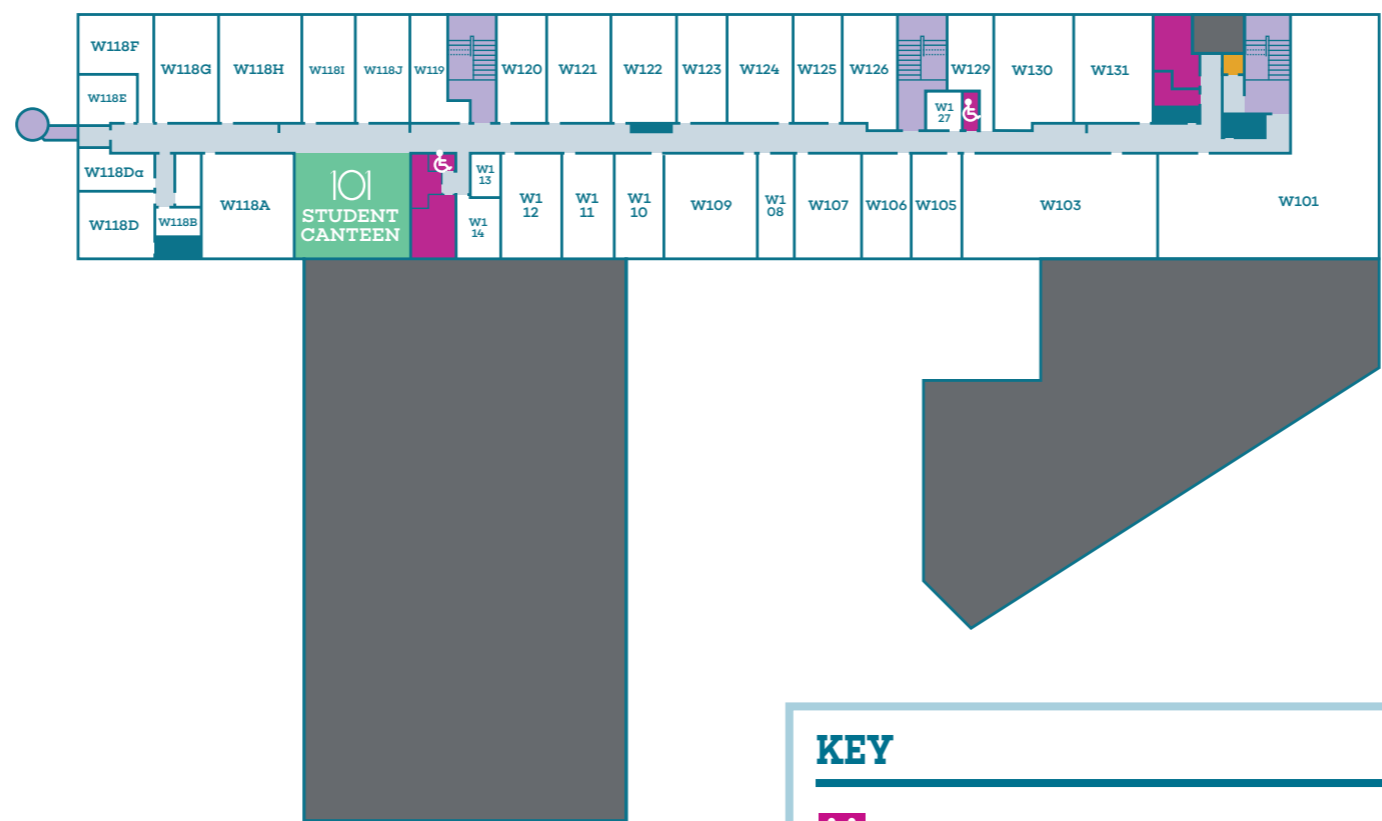

TEACHING BUILDING

GROUND FLOOR

FIRST FLOOR

SECOND FLOOR

THIRD FLOOR

FOURTH FLOOR

KEY

- Toilets
- Lift
- Staircase
- Emergency Exit
- Students' Association
- Student Canteen
- ML1 Restaurant
- 1** Main Reception
- 2** Student Funding Applications
- 3** Student Funding & Admissions
- 4** Learner Services & Learner Engagement
- 5** Student Advisors
- 6** Students' Association Desk
- 7** Cash Office
- 8** Hair & Beauty Reception
- 9** Shop & Cash Machine
- 10** The Social
- 11** Extended Learner Support
- 12** Internet Café
- 13** Library & Learning Centre
- 14** MIS
- 15** ICT Support Services
- 16** Finance Office
- 17** Learner Resource Centre
- 18** Silent Study Area
- 19** Gym
- 20** Ablution Room

ENGINEERING & AUTOMOTIVE BUILDING

GROUND FLOOR

- ALSO INCLUDES**
- HGV Training Centre
 - Classrooms H102 & H104

FIRST FLOOR

KEY

Toilets	Emergency Exit
Lift	Student Canteen

How to Find us

Campus Facilities

Our Motherwell Campus has a great range of useful facilities on offer, including:

- Breeze Salon**Ground Floor
- MLOne Training Restaurant**Ground Floor
- HGV Centre**Ground Floor
- Performance Studios**Ground Floor
- Library & Resource Centres**2nd & 3rd Floors
- The Social**Ground Floor
- Student Accommodation** Opposite Car Parking