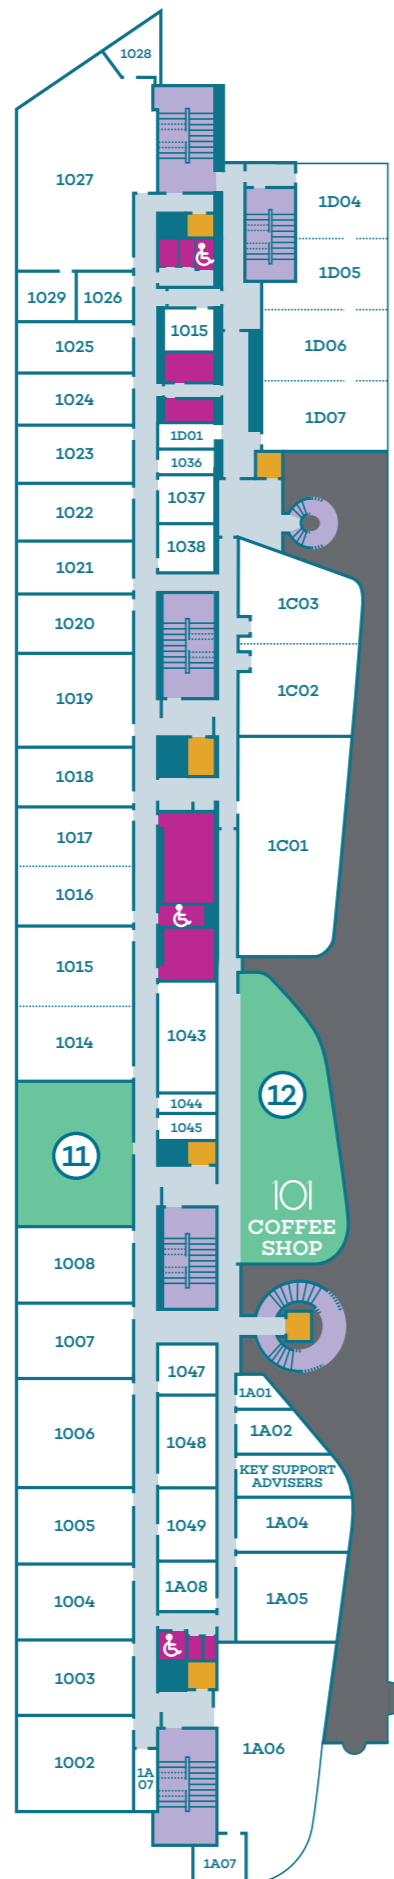

TEACHING BUILDING

GROUND FLOOR

FIRST FLOOR

SECOND FLOOR

THIRD FLOOR

FOURTH FLOOR

KEY

- Toilets
- Lift
- Staircase
- Emergency Exit
- Students' Association
- Student Canteen
- ML1 Restaurant
- 1** Main Reception
- 2** Student Funding Applications
- 3** Student Funding & Admissions
- 4** Learner Services & Learner Engagement
- 5** Student Advisors
- 6** Students' Association Desk
- 7** Cash Office
- 8** Hair & Beauty Reception
- 9** Shop & Cash Machine
- 10** The Social
- 11** Extended Learner Support
- 12** Internet Café
- 13** Library & Learning Centre
- 14** MIS
- 15** ICT Support Services
- 16** Finance Office
- 17** Learner Resource Centre
- 18** Silent Study Area
- 19** Gym
- 20** Ablution Room

ENGINEERING & AUTOMOTIVE BUILDING

GROUND FLOOR

- ALSO INCLUDES**
- HGV Training Centre
 - Classrooms H102 & H104

FIRST FLOOR

KEY

Toilets	Emergency Exit
Lift	Student Canteen

How to Find us

Campus Facilities

Our Motherwell Campus has a great range of useful facilities on offer, including:

- Breeze Salon**Ground Floor
- MLOne Training Restaurant**Ground Floor
- HGV Centre**Ground Floor
- Performance Studios**Ground Floor
- Library & Resource Centres**2nd & 3rd Floors
- The Social**Ground Floor
- Student Accommodation** Opposite Car Parking

New College Lanarkshire
 Skillsset for life

New College Lanarkshire
MOTHERWELL CAMPUS
 1 Enterprise Way, Motherwell ML1 2TX

www.nclanarkshire.ac.uk

New College Lanarkshire is a registered charity. Scottish Charity No. SC021206. NCL Marketing No. 160609.