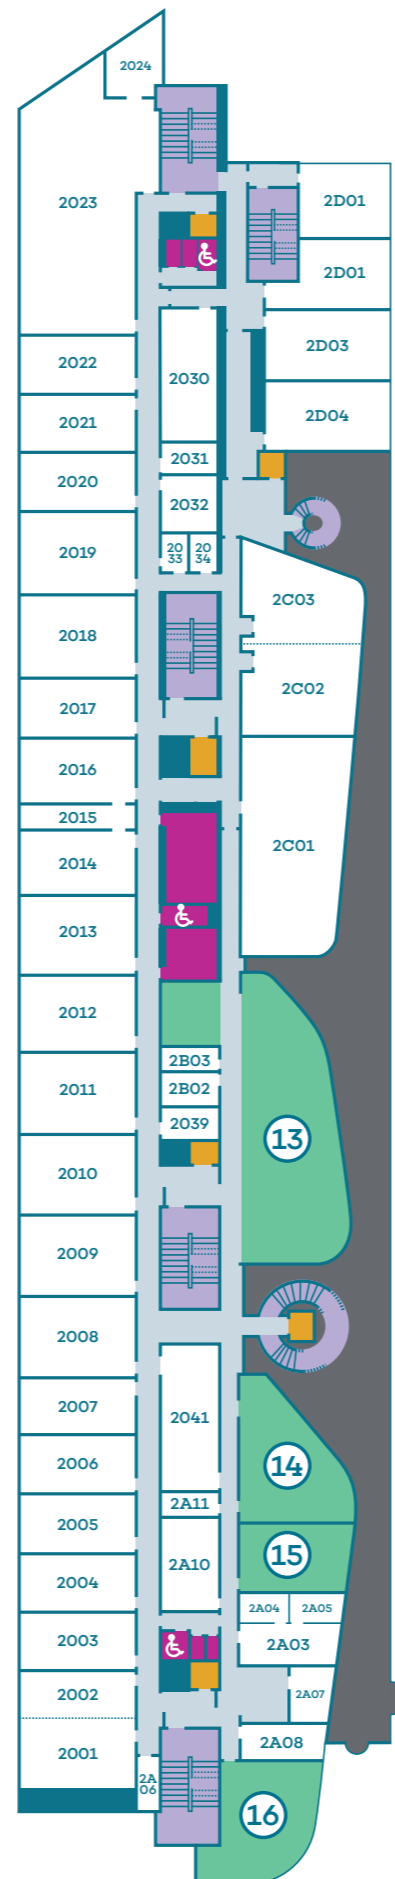

TEACHING BUILDING

GROUND FLOOR

FIRST FLOOR

SECOND FLOOR

THIRD FLOOR

FOURTH FLOOR

KEY

- Toilets
- Lift
- Staircase
- Emergency Exit
- Students' Association
- Student Canteen
- ML1 Restaurant
- 1** Main Reception
- 2** Student Funding Applications
- 3** Student Funding & Admissions
- 4** Learner Services & Learner Engagement
- 5** Student Advisors
- 6** Students' Association Desk
- 7** Cash Office
- 8** Hair & Beauty Reception
- 9** Shop & Cash Machine
- 10** The Social
- 11** Extended Learner Support
- 12** Internet Café
- 13** Library & Learning Centre
- 14** MIS
- 15** ICT Support Services
- 16** Finance Office
- 17** Learner Resource Centre
- 18** Silent Study Area
- 19** Gym
- 20** Ablution Room

ENGINEERING & AUTOMOTIVE BUILDING

GROUND FLOOR

- ALSO INCLUDES**
- HGV Training Centre
 - Classrooms H102 & H104

FIRST FLOOR

KEY

Toilets	Emergency Exit
Lift	Student Canteen

How to Find us

Campus Facilities

Our Motherwell Campus has a great range of useful facilities on offer, including:

- Breeze Salon**Ground Floor
- MLOne Training Restaurant**Ground Floor
- HGV Centre**Ground Floor
- Performance Studios**Ground Floor
- Library & Resource Centres**2nd & 3rd Floors
- The Social**Ground Floor
- Student Accommodation** Opposite Car Parking