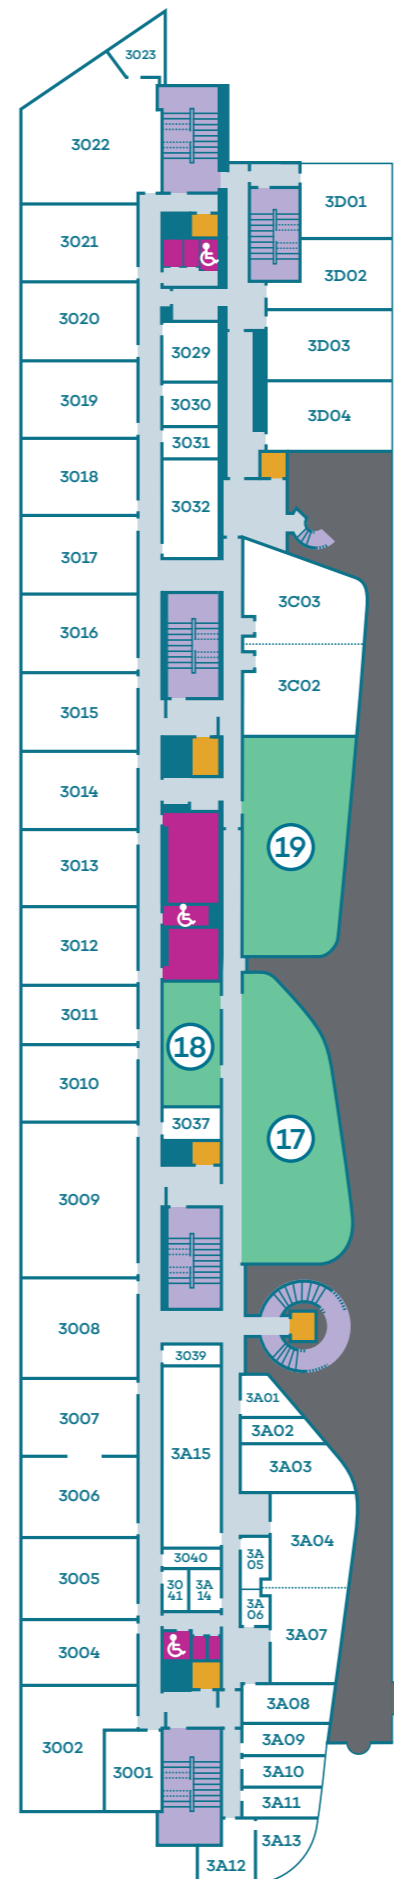

TEACHING BUILDING

GROUND FLOOR

FIRST FLOOR

SECOND FLOOR

THIRD FLOOR

FOURTH FLOOR

KEY

- Toilets
- Lift
- Staircase
- Emergency Exit
- Students' Association
- Student Canteen
- ML1 Restaurant
- 1** Main Reception
- 2** Student Funding Applications
- 3** Student Funding & Admissions
- 4** Learner Services & Learner Engagement
- 5** Student Advisors
- 6** Students' Association Desk
- 7** Cash Office
- 8** Hair & Beauty Reception
- 9** Shop & Cash Machine
- 10** The Social
- 11** Extended Learner Support
- 12** Internet Café
- 13** Library & Learning Centre
- 14** MIS
- 15** ICT Support Services
- 16** Finance Office
- 17** Learner Resource Centre
- 18** Silent Study Area
- 19** Gym
- 20** Ablution Room

ENGINEERING & AUTOMOTIVE BUILDING

GROUND FLOOR

- ALSO INCLUDES**
- HGV Training Centre
 - Classrooms H102 & H104

FIRST FLOOR

KEY

Toilets	Emergency Exit
Lift	Student Canteen

How to Find us

Campus Facilities

Our Motherwell Campus has a great range of useful facilities on offer, including:

- Breeze Salon**Ground Floor
- MLOne Training Restaurant**Ground Floor
- HGV Centre**Ground Floor
- Performance Studios**Ground Floor
- Library & Resource Centres**2nd & 3rd Floors
- The Social**Ground Floor
- Student Accommodation** Opposite Car Parking